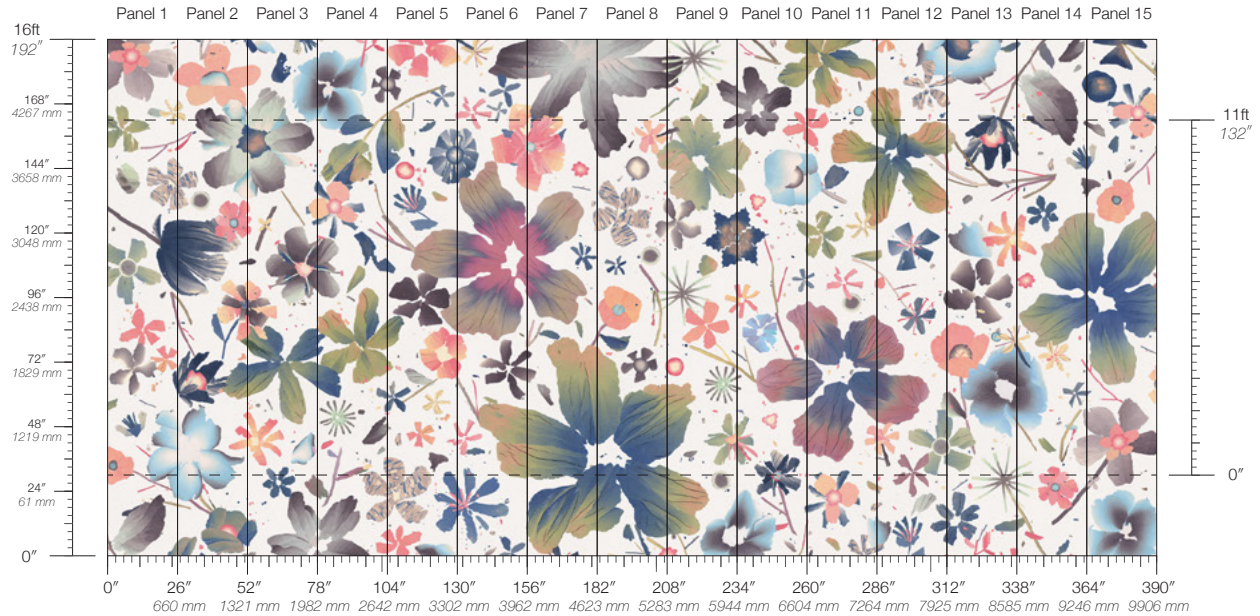

Botanica Burst

Suitable for residential and some commercial projects

COLOR
Burst

STOCK
Made to order

MAINTENANCE
Water-based cleanser

CONTACT
sales@calicowallpaper.com
+1 718 243 1705
57 Lispenard Street
New York, NY 10013 USA

ITEM
6211

LEAD TIME
4 weeks to print

ENVIRONMENTAL
FSC Certified Content

CONTENT
Clay-Coated Paper

MINIMUM
1 panel

SPECS
100% Cellulose face
Non-woven backing
7.1 oz per linear yard
117 g per linear meter
Smooth surface texture

DISCLAIMER
Refer to our website to see the full mural artwork. Reference the physical sample for color and texture. Panel maps represent mural artwork only.

PANEL WIDTH
26" / 661 mm trimmed

PRICE
Available upon request

PANEL HEIGHT
132" / 3353 mm standard
192" / 4877 mm extended

ORIGIN
USA

TESTING
(US) ASTM E84 Adhered Class A

REPEAT
Non-repeating

DETAILS
Custom options available